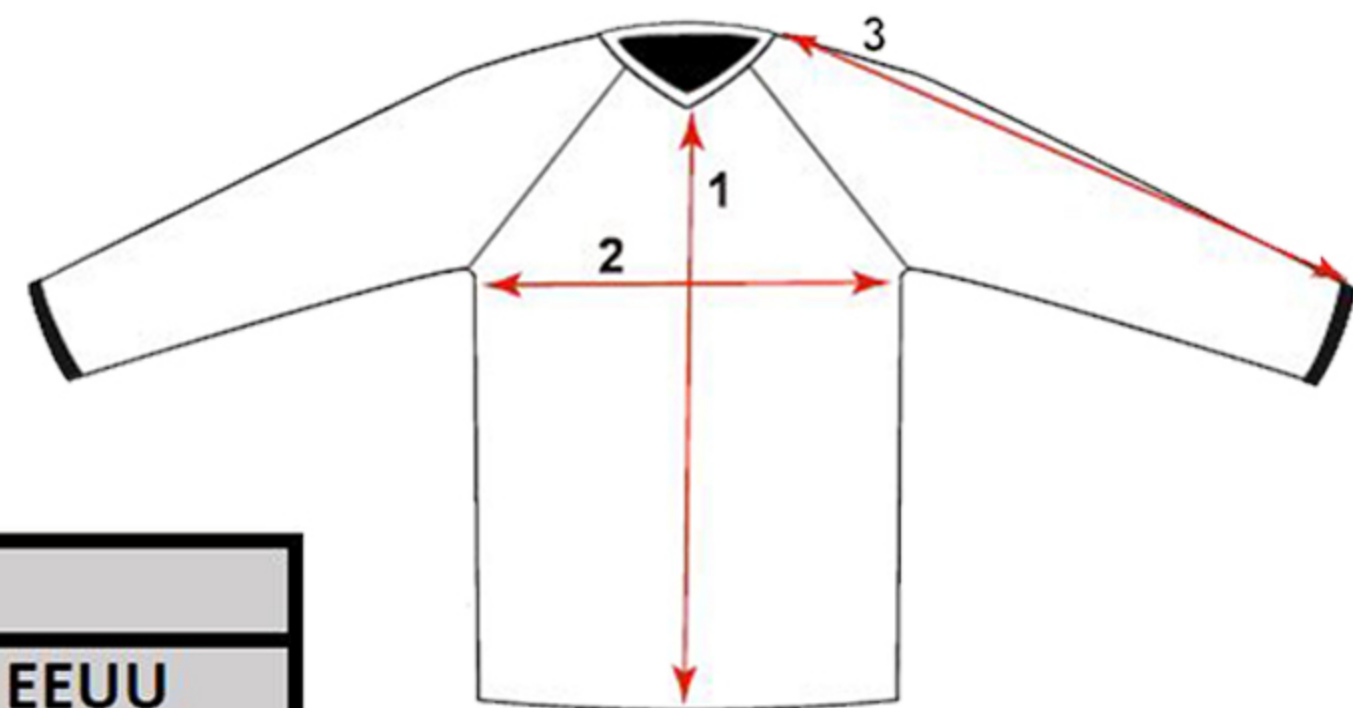

hebo

TALLAS CAMISETA PRO
PRO JERSEY SIZES

Tallas	Linia 1		Linia 2		Linia 3	
	EUR	EEUU	EUR	EEUU	EUR	EEUU
XS	54 Cm	21,25 In	56 Cm	22,04 In	78 Cm	30,70 In
S	56 Cm	22,04 In	58 Cm	22,83 In	80 Cm	31,49 In
M	58 Cm	22,83 In	60 Cm	23,62 In	82 Cm	32,28 In
L	60 Cm	23,62 In	62 Cm	24,40 In	84 Cm	33,07 In
XL	62 Cm	24,40 In	64 Cm	25,19 In	86 Cm	33,85 In
XXL	64 Cm	25,19 In	66 Cm	25,98 In	88 Cm	34,64 In